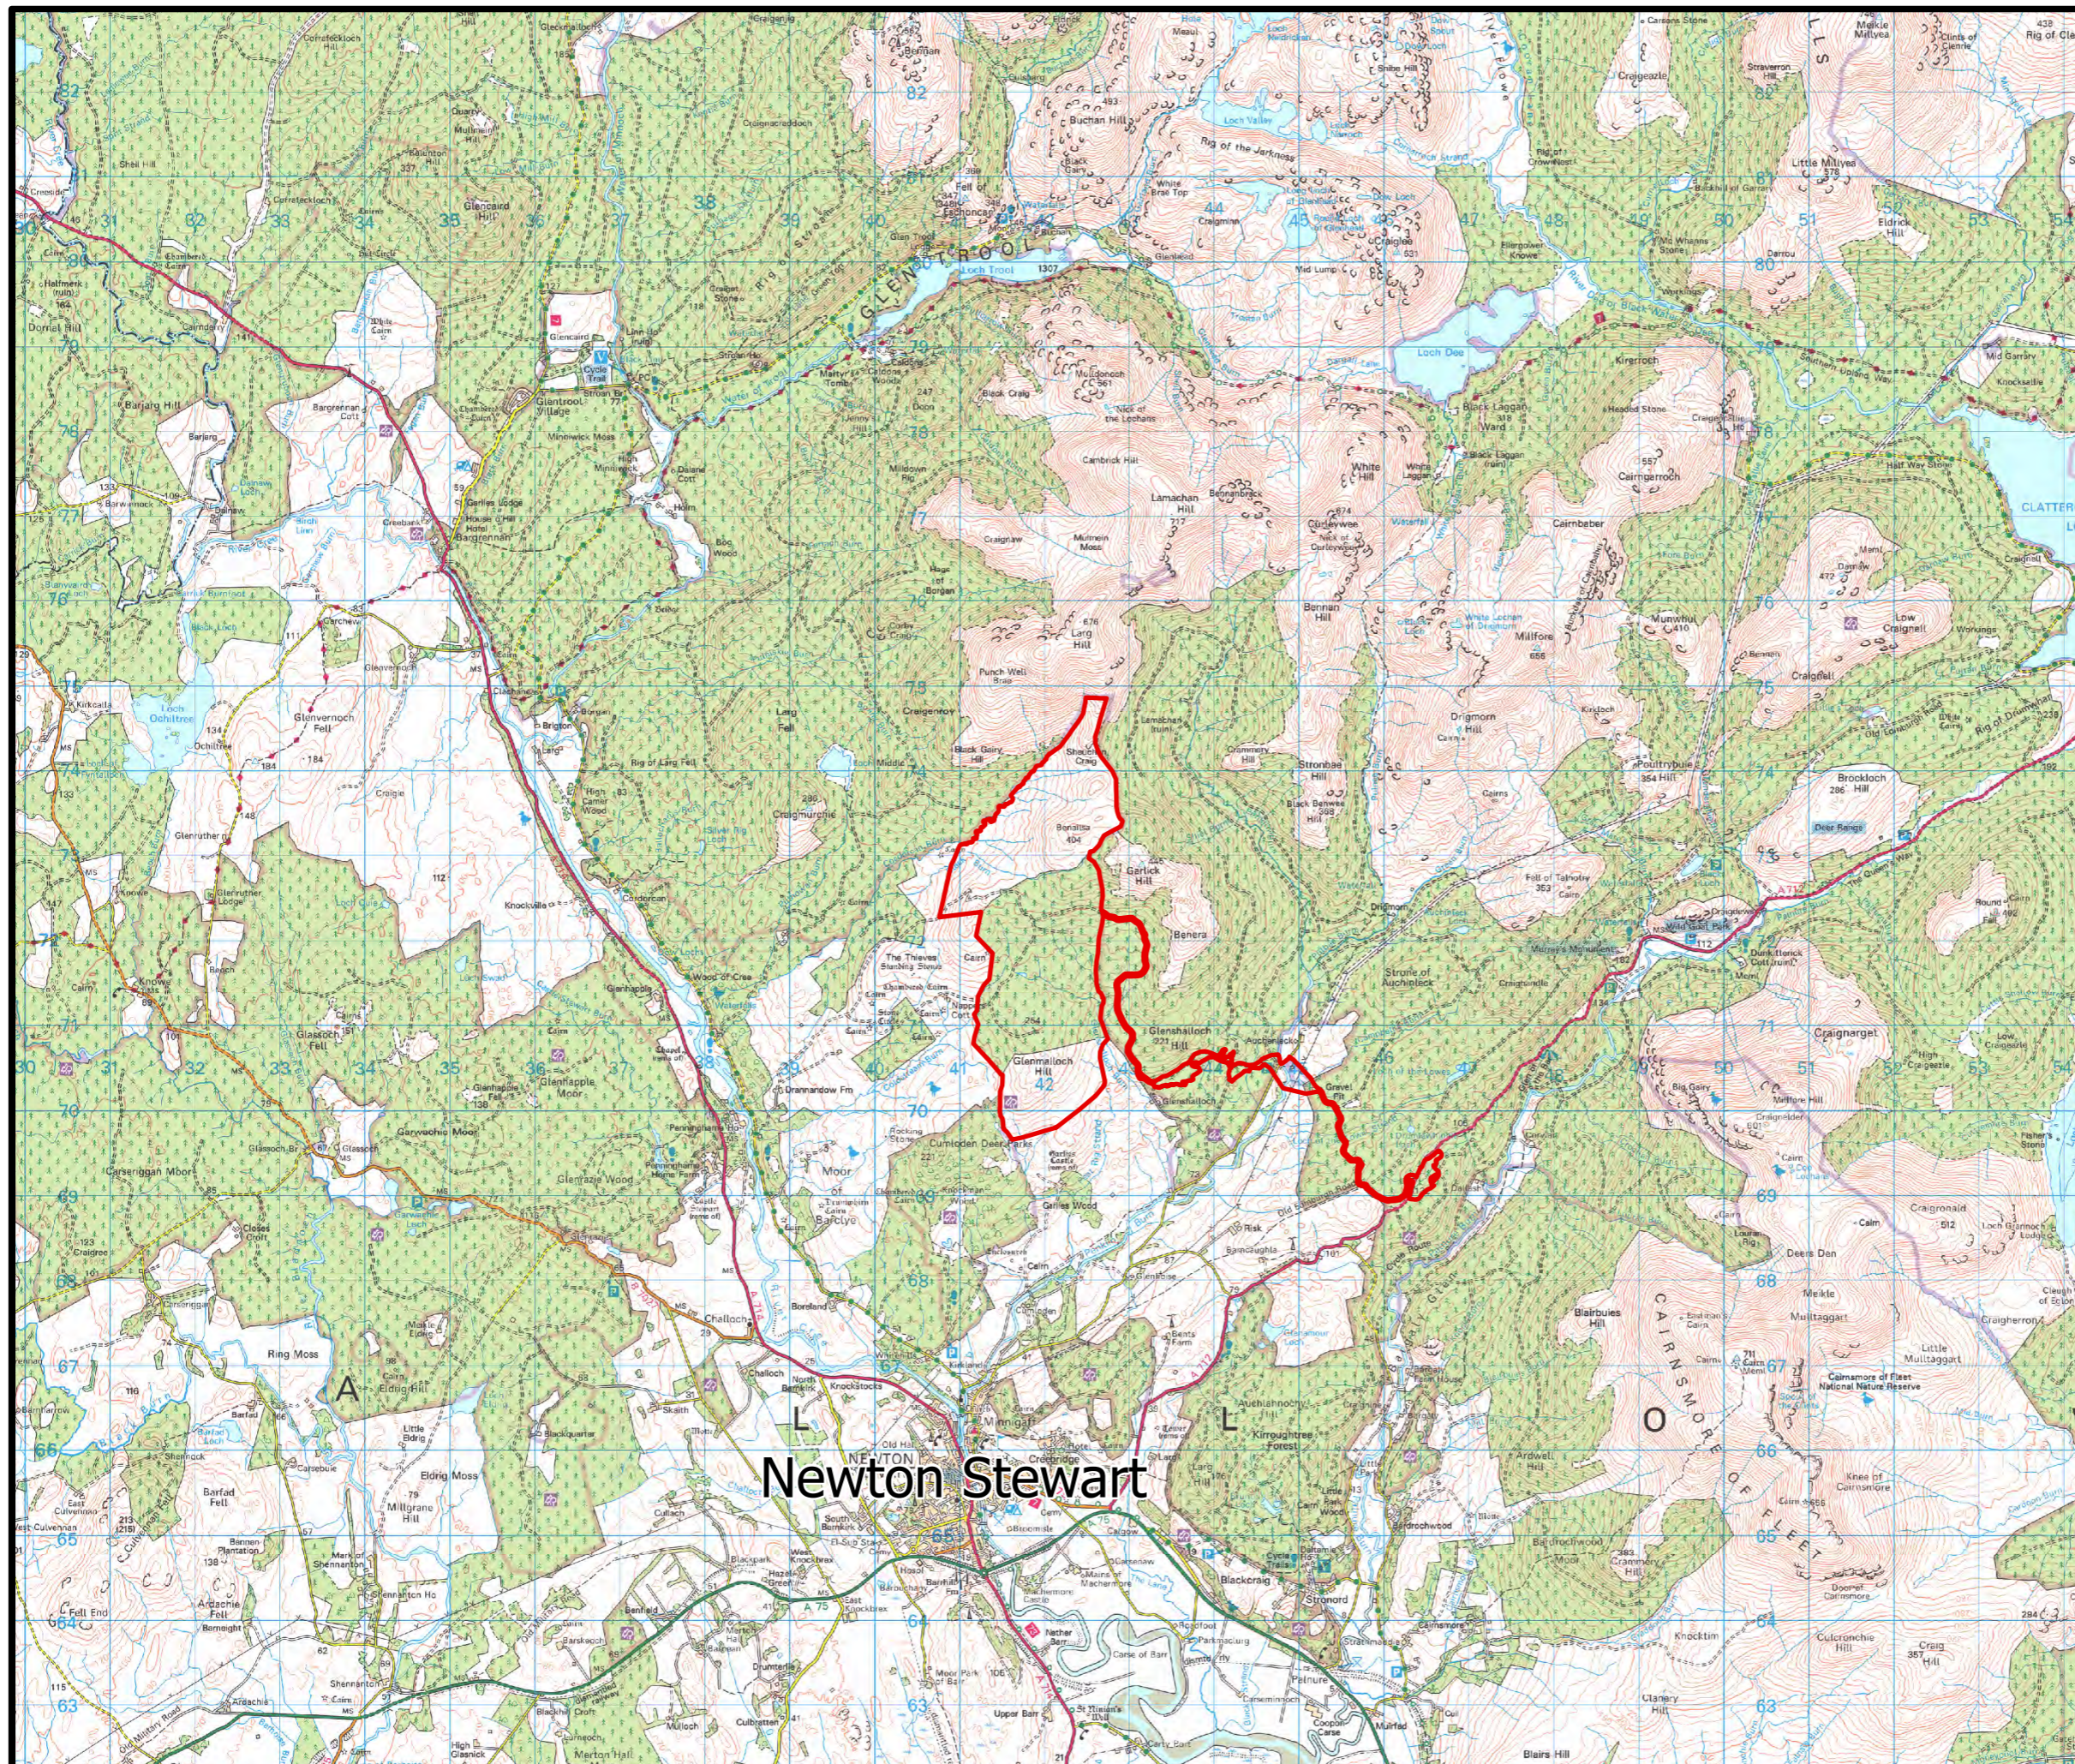

BLAIR HILL WIND FARM

FIGURE 1.1

SITE LOCATION

Reproduced from Ordnance Survey digital data © Crown copyright and database rights 2024. All rights reserved. License number 0100031673.

 Site Boundary

ENVIRONMENTAL IMPACT ASSESSMENT REPORT 2024